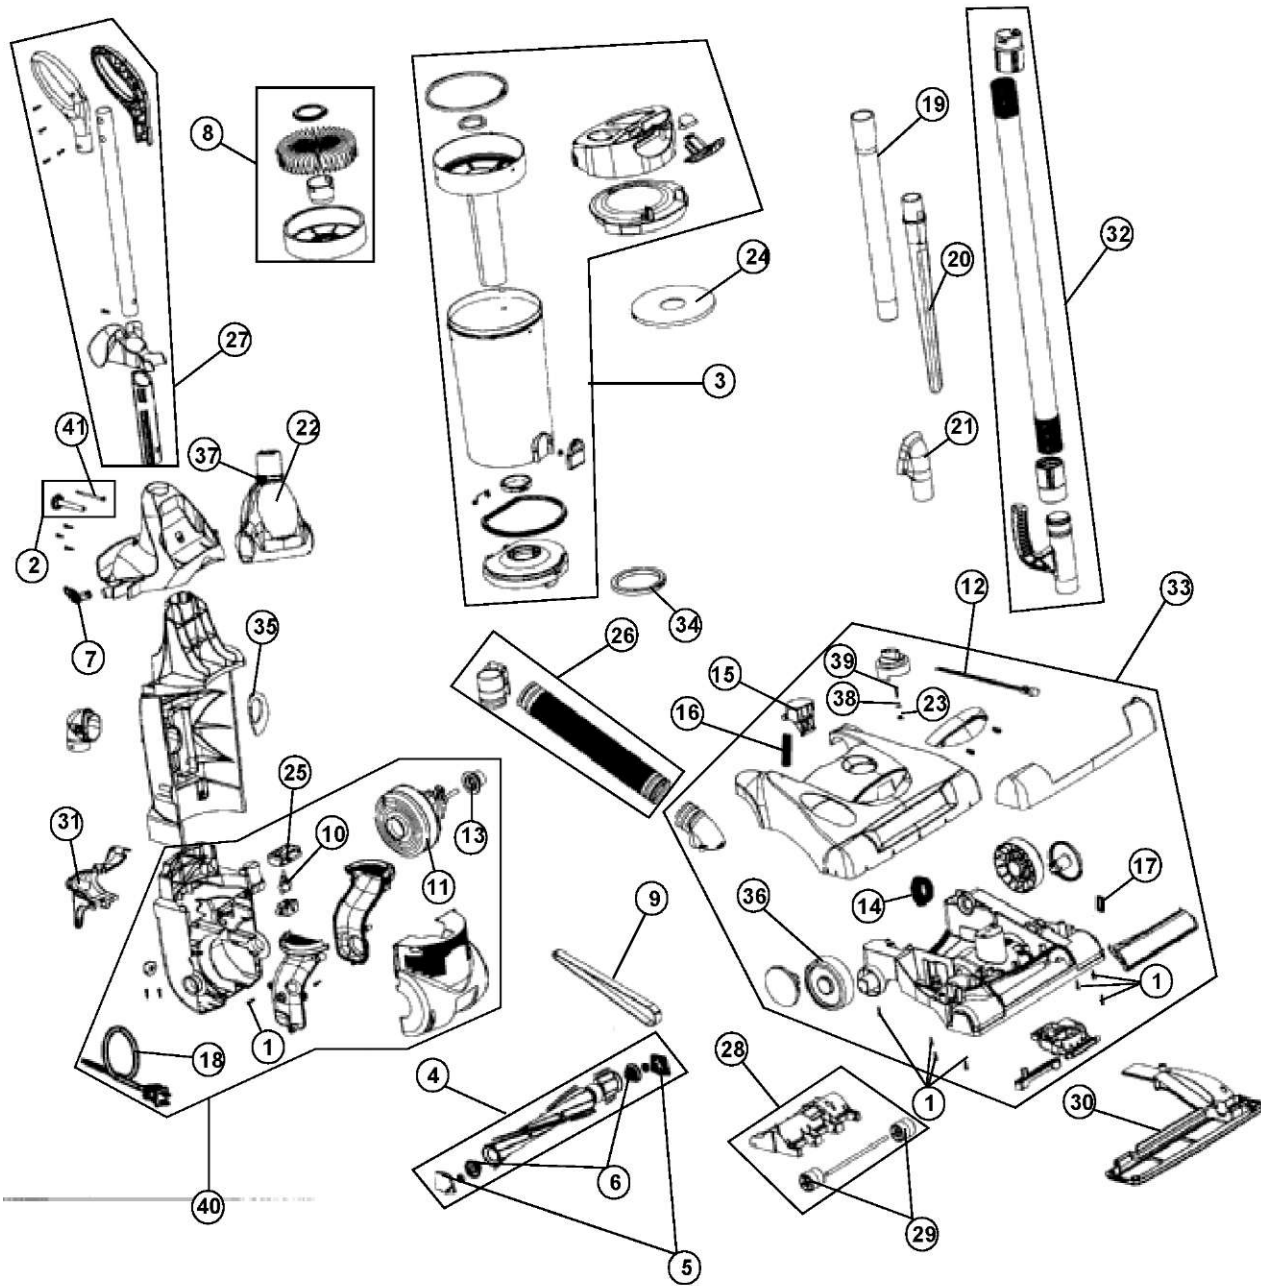

Dirt Devil

ULTRA VISION TURBO

087300
087305
UD40180

Item	Part Number	Models To Fit	Part Description
1	1503819000	087300, 087305	SCREW - BODY 8-10 X 5/8
2	2LC0333CE0	087300	HANDLE SCREW FASTENER - LIME SUB: 1LC03330AJ0 (BLUE) & 1LC0192000
		087305	HANDLE SCREW FASTENER - CYPRESS
	PENDING	UD40180	HANDLE SCREW FASTENER - RED
3	2LM0160CE0	087300	DIRT CUP AND LID ASSEMBLY - LIME
	2LC1107000	087305	DIRT CUP AND LID ASSEMBLY - CYPRESS
		UD40180	DIRT CUP AND LID ASSEMBLY - RED
4	RO-LC0200	ALL	BRUSH ROLL ASSEMBLY
	303749001	UD40180	BRUSH ROLL ASSEMBLY MFG 3/10 AND AFTER
5	1910380000	ALL	END CAP
6	1910385000	ALL	BEARING SUPPORT
7	1790655600	ALL	CORD HOOK - GRAY
8	2UD0280000	ALL	F-8 / PERMA FILTER ASSEMBLY
9	1LC0011600	ALL	STYLE 12 BELT
10	1860081000	ALL	POWER SWITCH
11	1JC0290000	ALL	MOTOR
12	1920906000	ALL	BULB #906
13	1881130000	ALL	GROMMET
14	1881060600	ALL	PIVOT SEAL
15	1LC0070000	ALL	HANDLE RELEASE PEDAL
16	1JC0007000	ALL	HANDLE RELEASE PEDAL SPRING
17	1720380000	ALL	BELT, GUIDE CLIP
18	1LC0610600	ALL	POWER CORD
19	1JC0245600	ALL	EXTENSION WAND - BLACK
20	1JC0250CE0	087300	CREVICE TOOL - LIME ORDER 1JC0250600 - BLACK
	1LC1110000	087305	CREVICE TOOL - CYPRESS
	1JC0250600	ALL	CREVICE TOOL - BLACK
21	2JC0255600	ALL	DUSTING BRUSH ASSEMBLY
22	2UTT0000000	ALL	TURBO TOOL
	1UTT020000	ALL	COGGED BELT / TURBO TOOL
23	1910298000	ALL	HEIGHT ADJUSTMENT BUSHING
24	1UD0281500	ALL	FOAM FILTER - BLACK
25	1LC0025000	087300, UD40180	SWITCH PEDAL
	1LC1112000	087305	SWITCH PEDAL - DARK YELLOW