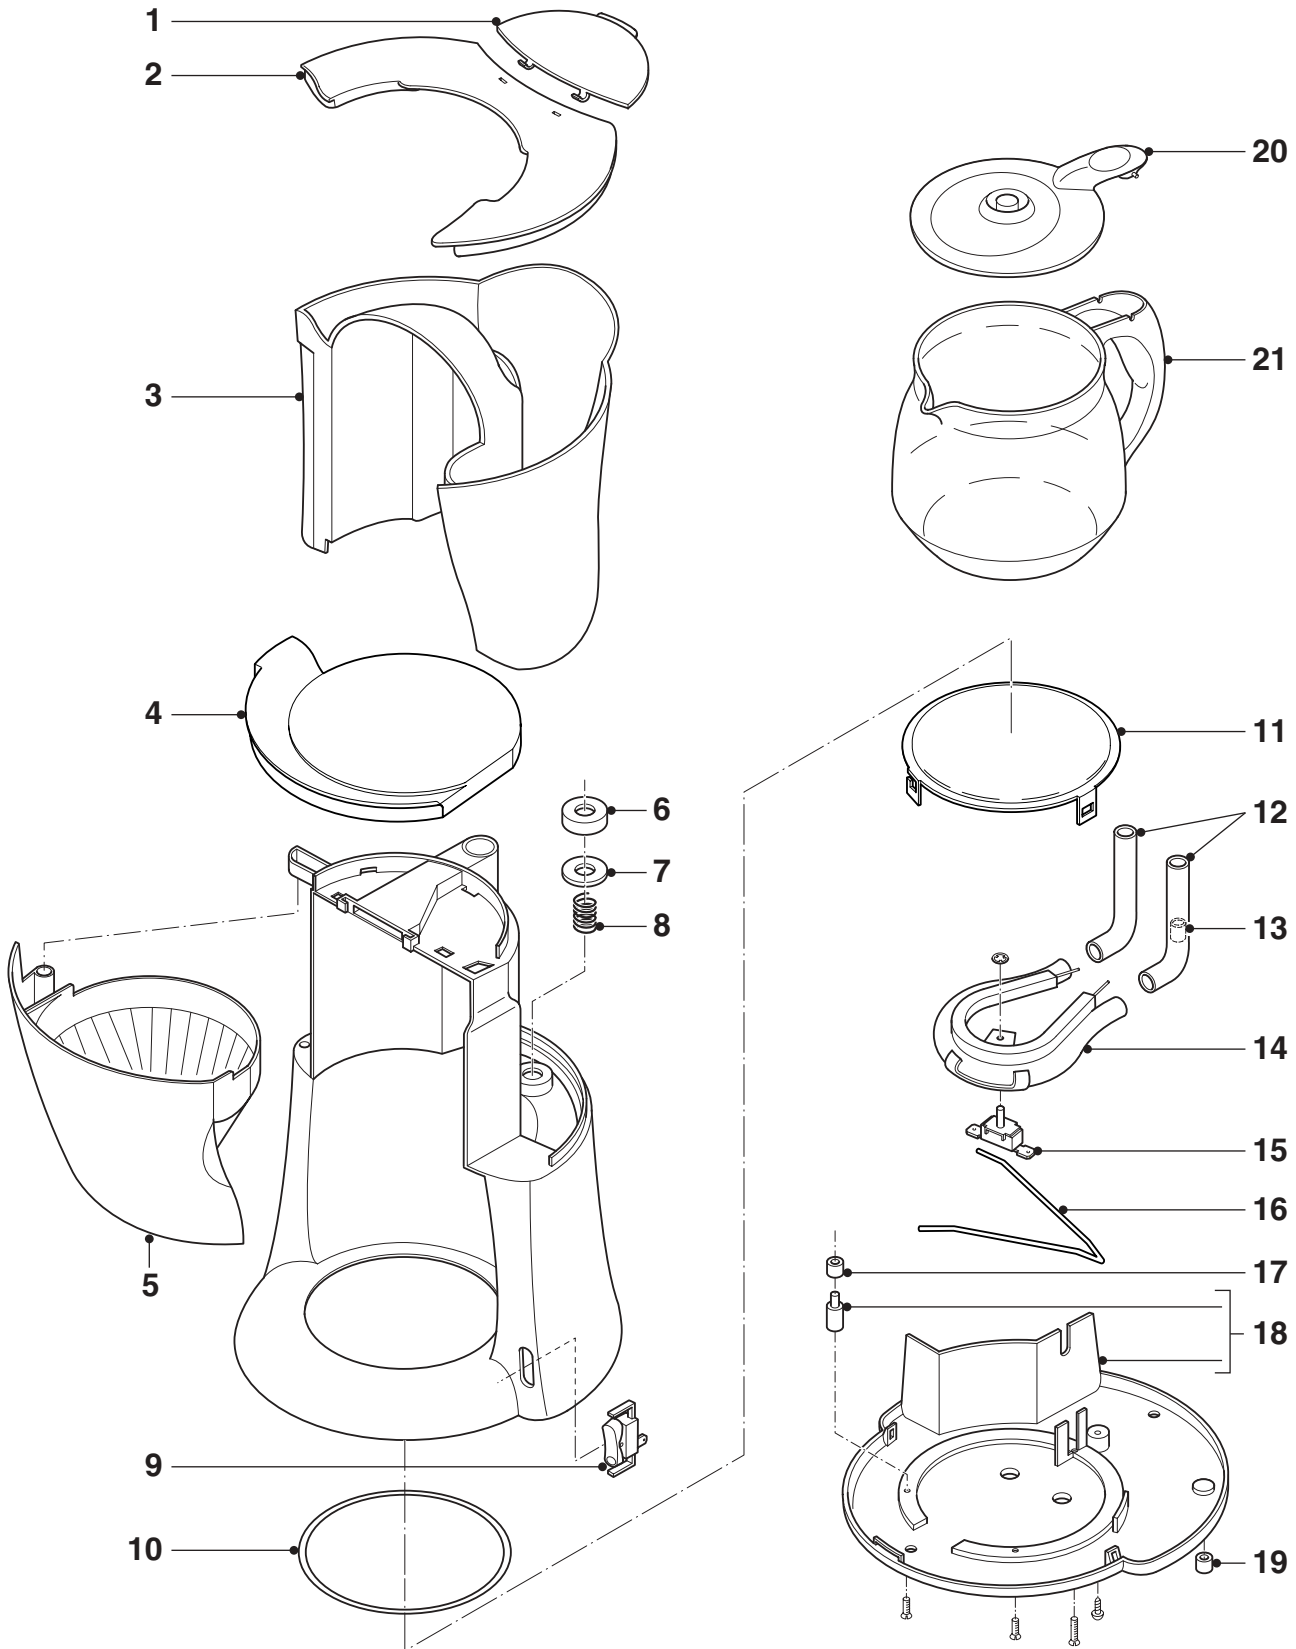

HD 7522/6

1	9965 000 09521	Tank lid
2	9965 000 09522	Tank cover
3	9965 000 09523	Tank
4	9965 000 09525	Cover
5	9965 000 09526	Filter
6	9965 000 09505	Seal cover
7	9965 000 09506	Locking plate
8	9965 000 09507	Spring valve
9	9965 000 09524	Switch
10	9965 000 09509	Seal heatingplate

11	9965 000 09510	Heatingplate
12	9965 000 09511	Hose piece
13	9965 000 09512	Valve
14	9965 000 09513	Pump
15	9965 000 09514	Thermostat
16	9965 000 09515	Pump spring
17	9965 000 09516	Hose
18	9965 000 09517	Bottom plate
19	9965 000 09518	Stud
20	9965 000 09519	Jug lid
21	9965 000 09520	Jug