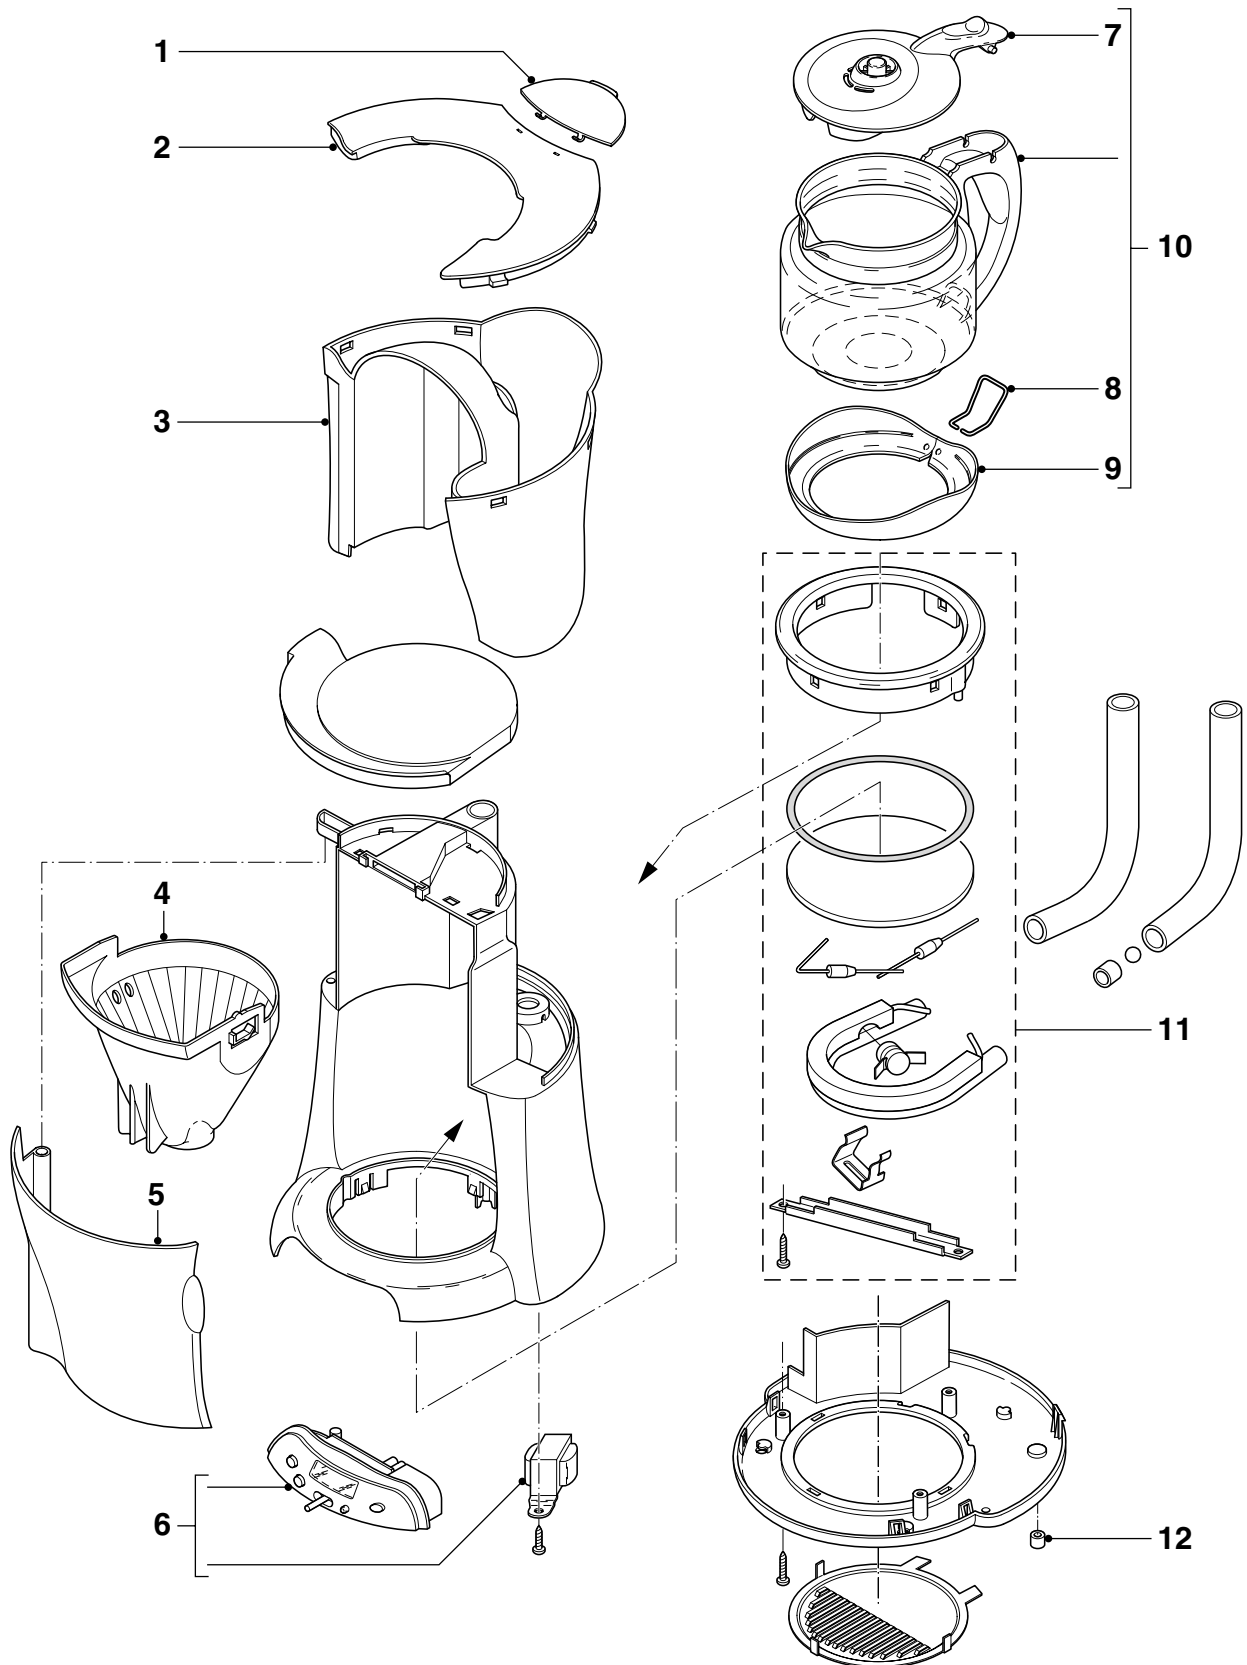

## OPTIONAL (accessories)

- Commercial trade number : HD7974 (White)

**EXPLODED VIEW & PARTS LIST**

**HD7536/54**

Pos	Service code	Description
1	9965 000 16815	Door lid watertank
2	9965 000 16816	Lid water tank
3	9965 000 16817	Watertank assy
4	9965 000 16818	Filter assy
5	9965 000 16819	Filter cover
6	9965 000 16827	Clock panel assy (including transformer)