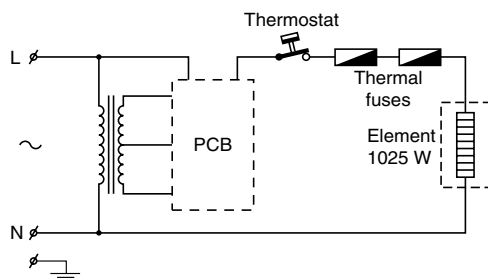

DISASSEMBLY- AND RE-ASSEMBLY ADVISE

- No specific issues.

REPAIR INSTRUCTION

- **Electrical circuit**
  When the appliance does not work, check the electrical circuit. If the thermal fuse or thermostat prove defective, the complete pump unit has to be replaced.

- **De-scaling**
  If the water system is nearly or less clogged by scale then operate the coffeemaker a few times with vinegar or with a 10-15% solution of either vinegar-acid, citric acid or tartaric acid, into cold tap water.

Do not use other de-scaling agents as these may harm the appliance.

If this procedure does not restore the function, then switch off the coffeemaker when the acid has passed through during appr. 3 min. Keep the appliance in this condition overnight and continue/repeat the cleaning operation. After the de-scaling procedure, operate the coffeemaker twice with tap water in order to rinse away any residual substances.

OPTIONAL (accessories)

- Commercial trade number : HD7974 (White)