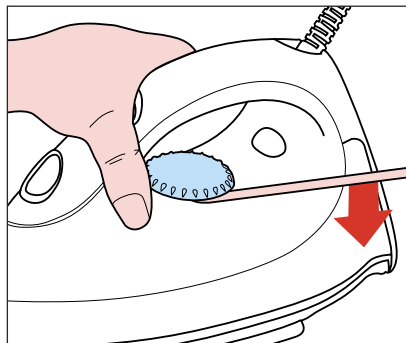

Vertical Steam

The same shot of steam button can be used in a vertical position for curtains or hanging garments.

Drip stop

Water is only released to through the tank valve into the steam chamber if the soleplate temperature is high enough to evaporate all water. If the temperature is too low, the tank valve is closed by means of a bi-metal disc.

NOZZLE 9

- Remove Screw A 1x
- Remove Backplate 1
- Remove Screw B 2x (cord clamp)
- Remove Cord set 3
- Remove Dosing unit 5
- Remove Screw D 1x
- Remove Operation knob 4
- Remove Screw C 2x
- Remove Inlay 6

DIAL 10

LIGHT CONDUIT 11

TANK SET 12

LIGHT 13

- Remove Screw A 1x
- Remove Backplate 1
- Remove Screw B 2x (cord clamp)
- Remove Cord set 3
- Remove Dosing unit 5
- Remove Screw D 1x
- Remove Operation knob 4
- Remove Screw C 2x
- Remove Inlay 6
- Remove Dial 10
- Remove Screw E 1x